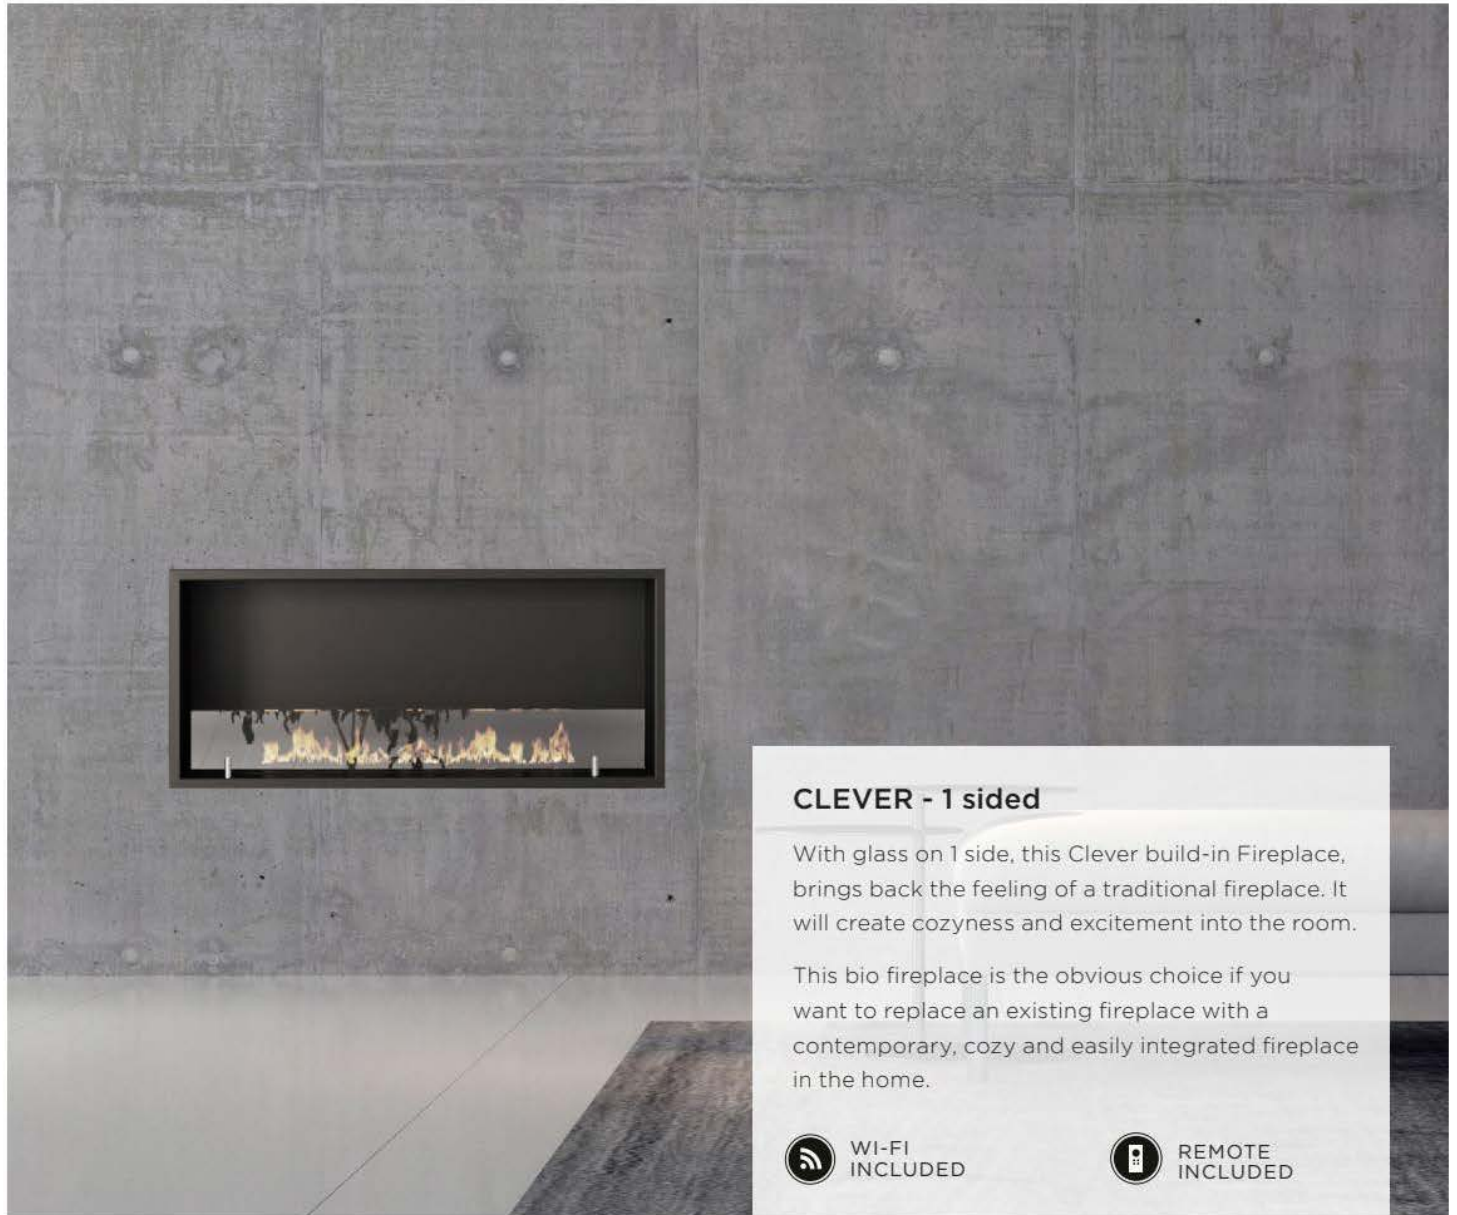

Instagram

@LEFEU_NL

WEBSITE

DESIGNERSHOTSPOT.COM

SHOPS

Amsterdam

Utrechtsestraat 127
1017 VM, Amsterdam
T. +31 20 792 0820

Den Haag

Denneweg 126
2514 CL Den Haag
T. +31 70 792 0500

CONTACT

T: +31 85 4883 582

E: SALES@DESIGNERSHOTSPOT.COM

CLEVER - 1 sided

With glass on 1 side, this Clever build-in Fireplace, brings back the feeling of a traditional fireplace. It will create cozyness and excitement into the room.

This bio fireplace is the obvious choice if you want to replace an existing fireplace with a contemporary, cozy and easily integrated fireplace in the home.

WI-FI
INCLUDED

REMOTE
INCLUDED