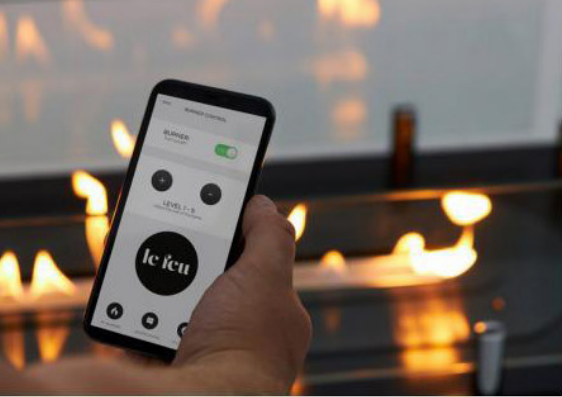

CLEVER - BUILD-IN ETHANOL FIREPLACE

le feu

EVERY HOME DESERVES A WARM HEART

LE FEU CLEVER

ELEGANT AND INTELLIGENT COSINESS

The CLEVER series is a fully automatic bio fireplace of the future, which can be operated via the App, remote control, or the digital panel on the bio fireplace.

Le Feu's automatic burners have been created with even the smallest details in mind - From automatic filling of bioethanol to the intuitive and user-friendly operation of the fireplace.

The CLEVER series raises the bar for the design and expression of the bio fireplace of the future. The burner's round shape and the matt black Le Feu signature surface are the essence of Danish design and craftsmanship.