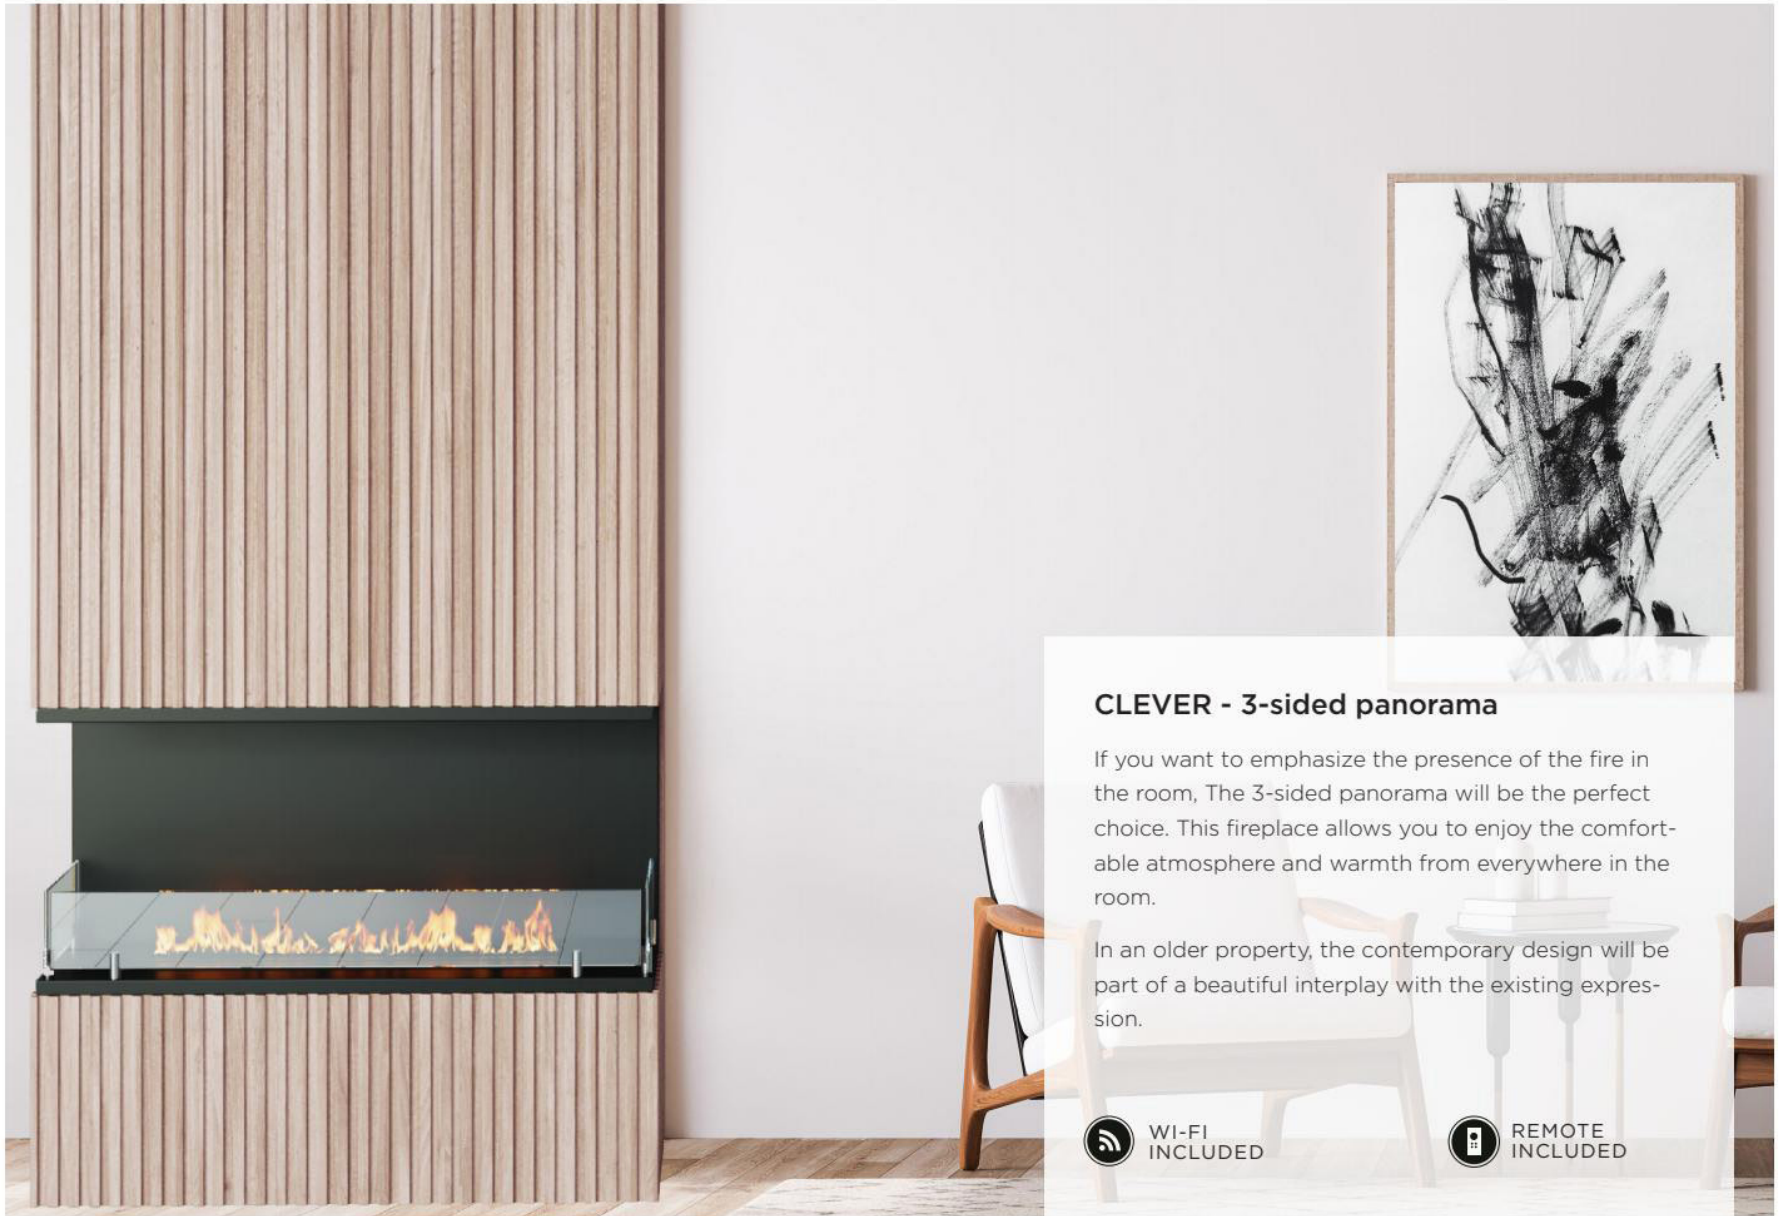

CLEVER - 3-sided panorama

If you want to emphasize the presence of the fire in the room, The 3-sided panorama will be the perfect choice. This fireplace allows you to enjoy the comfortable atmosphere and warmth from everywhere in the room.

In an older property, the contemporary design will be part of a beautiful interplay with the existing expression.

**WI-FI
INCLUDED**

**REMOTE
INCLUDED**