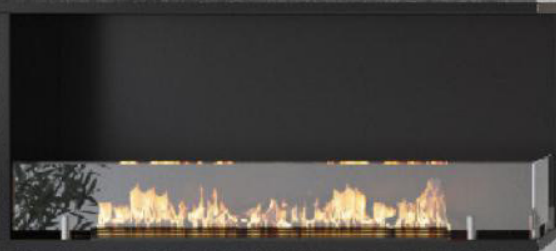

In an older property, the contemporary design will be part of a beautiful interplay with the existing expression.

**WI-FI
INCLUDED**

**REMOTE
INCLUDED**

CLEVER - 2-sided Tunnel Fireplace

This model is a rectangular see-thru fireplace, with glass on opposite sides of the fireplace. This makes it perfect for opening up and bring light and warmth between two adjacent rooms. This model will also work great as a room divider, to be enjoyed on either side of the room.

WI-FI
INCLUDED

REMOTE
INCLUDED

CLEVER - 2-sided Corner Fireplace

This two-sided fireplace is perfect in corners where you want to enjoy the fire in two areas of a room i.e. a living room in open connection with the kitchen-dining area. In this way, this model will give you an experience of the flames in different perspectives. Tucana comes with the choice of a right or left faced side.

**WI-FI
INCLUDED**

**REMOTE
INCLUDED**

CLEVER - 3-sided Room Divider

With glass on three sides, this model is especially suited as a room dividing fireplace, which gives you the opportunity to enjoy the fire and warmth when you move around in the room. It can also be used as an elevated wall integration.

The 3 sided Clever allows you to enjoy the fire and heat as you move around the home.

You can built this model into a full or half wall, the 3-sided model will create both air, light and coziness around it. An obvious choice to if you want to divide the living room. If you want to be able to see the fire from all sides, and at the same time want an exclusive and decorative design solution in the home.