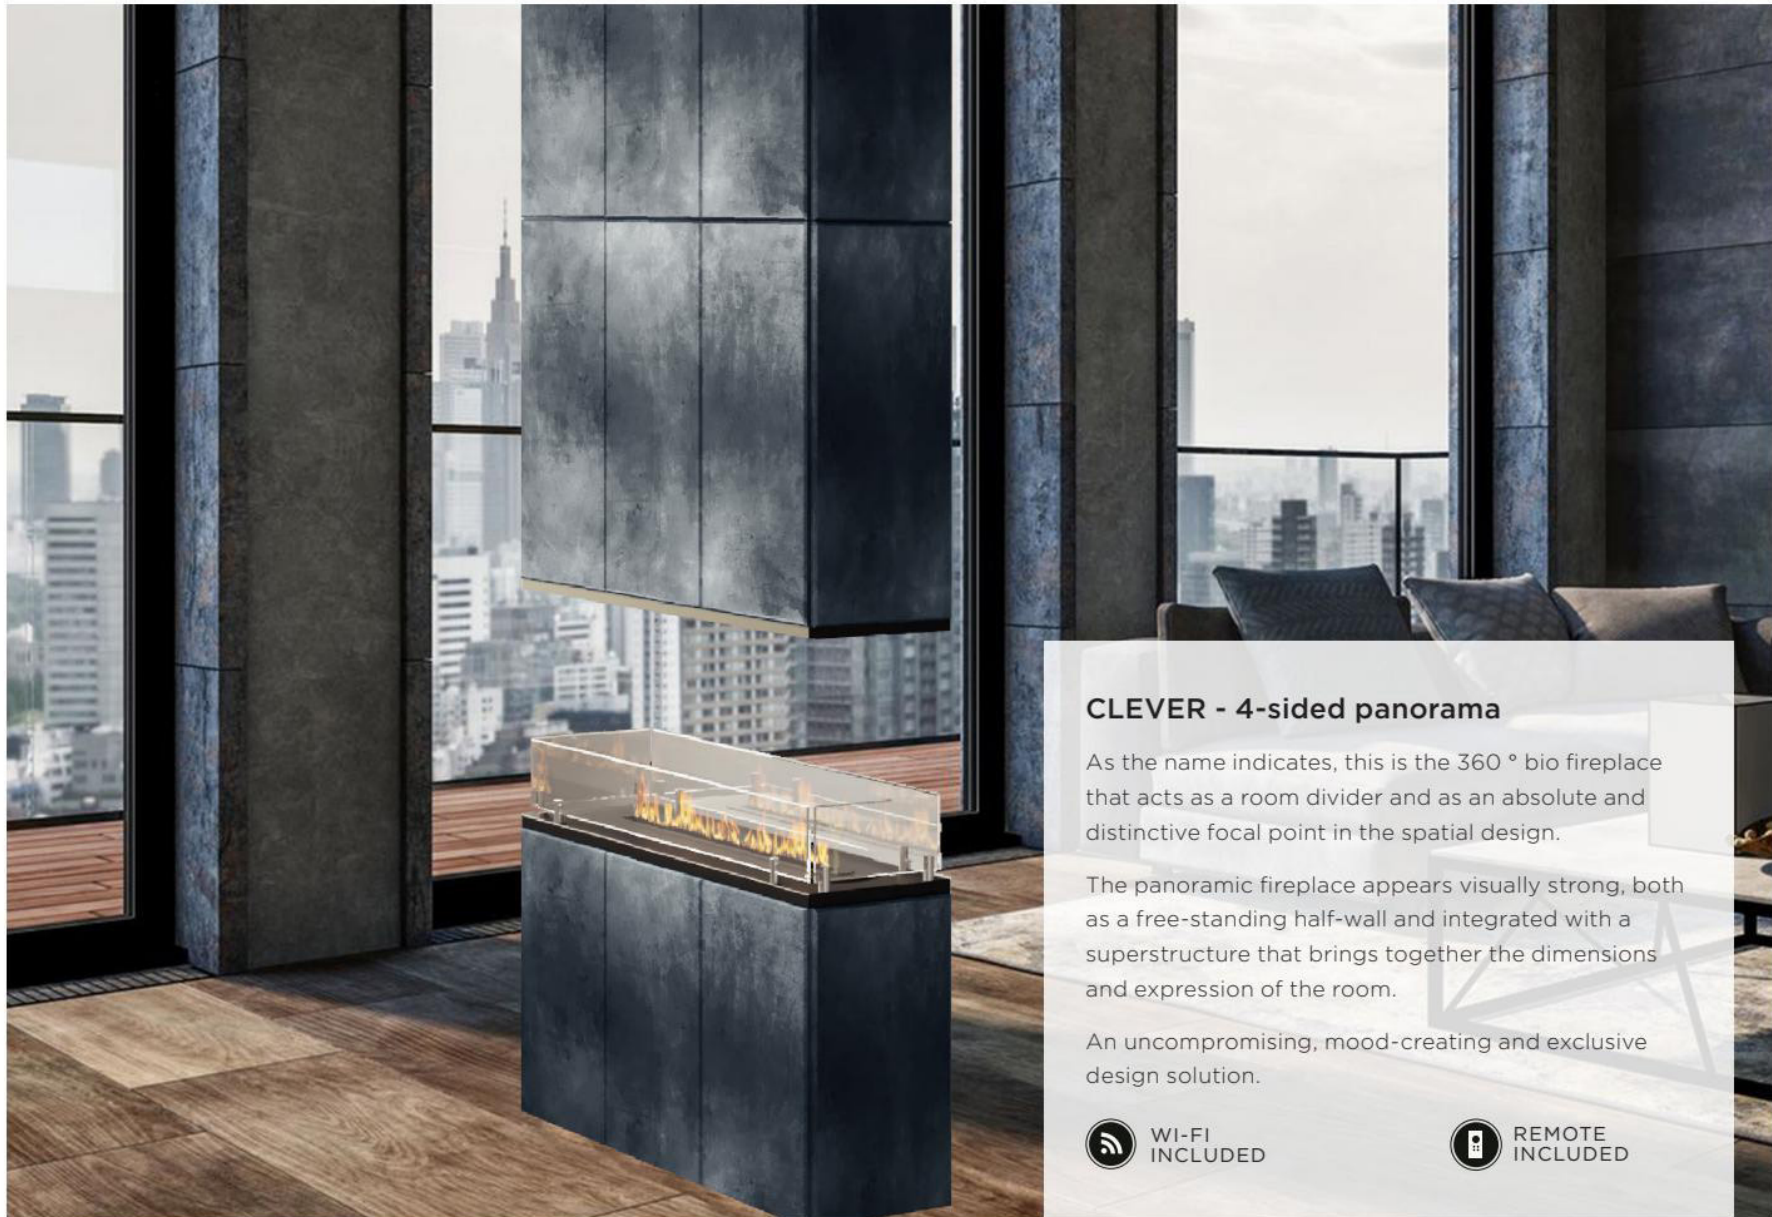

WI-FI
INCLUDED

REMOTE
INCLUDED

CLEVER - 2-sided Corner Fireplace

This two-sided fireplace is perfect in corners where you want to enjoy the fire in two areas of a room i.e. a living room in open connection with the kitchen-dining area. In this way, this model will give you an experience of the flames in different perspectives. Tucana comes with the choice of a right or left faced side.

**WI-FI
INCLUDED**

**REMOTE
INCLUDED**

CLEVER - 3-sided Room Divider

With glass on three sides, this model is especially suited as a room dividing fireplace, which gives you the opportunity to enjoy the fire and warmth when you move around in the room. It can also be used as an elevated wall integration.

The 3 sided Clever allows you to enjoy the fire and heat as you move around the home.

You can built this model into a full or half wall, the 3-sided model will create both air, light and coziness around it. An obvious choice to if you want to divide the living room. If you want to be able to see the fire from all sides, and at the same time want an exclusive and decorative design solution in the home.

WI-FI
INCLUDED

REMOTE
INCLUDED

CLEVER - 4-sided panorama

As the name indicates, this is the 360 ° bio fireplace that acts as a room divider and as an absolute and distinctive focal point in the spatial design.