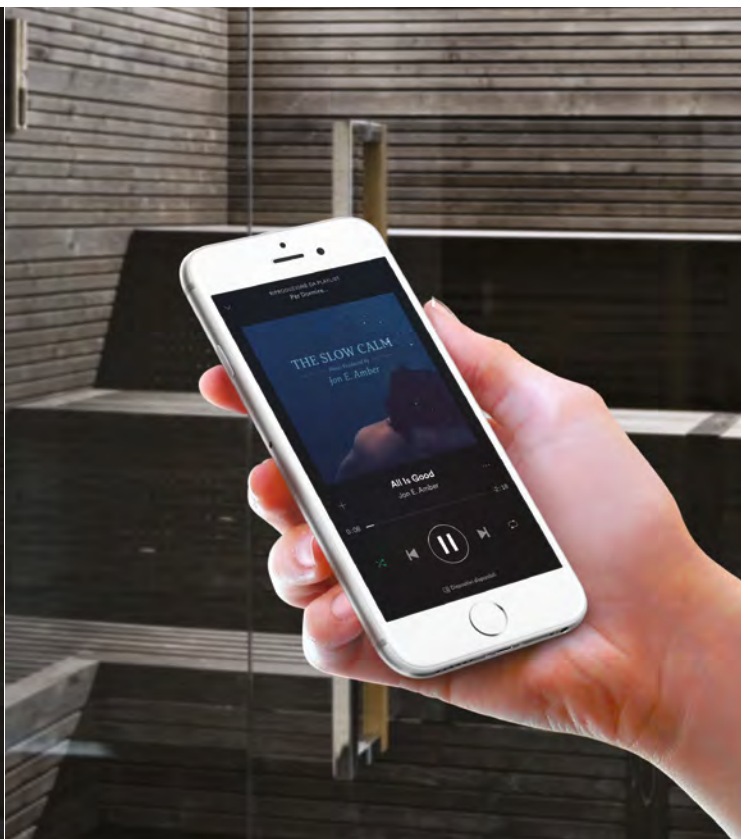

LIGHTING

A cascade of indirect light naturally illuminates the interior, emphasizing the purity of the wood to create an enveloping effect. Soft, homogenous lighting evokes the naturally lit sauna, where the light was filtered from small windows set in the walls.

MUSIC

The music kit offers the preset Spa Music by Starpool. There is also an audio MP3 player with USB and Bluetooth technology as standard.