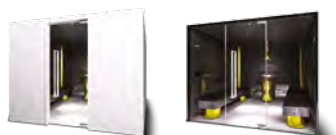

GlamourSaunaPro + Vision	GlamourMediterraneanPro + Vision	GlamourIcePro + Vision
Finnish sauna / Soft sauna	Mediterranean bath	Cool System cooling apparatus
80 - 90°C Finnish sauna / 50 - 60°C Soft sauna	45 - 50°C	da 5° a 15°
10 - 20% Finnish sauna / 40 - 60% Soft sauna	55 - 65%	-
Electric stove	Radiation from wall, convection from electric stove	Cooling apparatus and ice cascade system
400 VAC 3P+N+PE	400 VAC 3P+N+PE	400 VAC 3P+N+PE
6,5 - 24,5	10,3 - 13,3	2
Ceiling strip, dimmable white LED 2700°K	Ceiling spotlights, dimmable white LED 2700°K (number varies according to dimensions)	Ceiling spotlights, dimmable blue LEDs (number varies according to dimensions) + 2 LED spots positioned in the ceiling distributor
High density insulation walls with self-supporting aluminium frame (min. thickness 7.5 cm, U= 0.67 W/m2K)	High density insulation walls with self-supporting rigid aluminium frame (min. thickness 7.5 cm, U= 0.49 W/m2K)	High density insulation walls with self-supporting rigid aluminium frame (min. thickness 7.5 cm, U= 0.49 W/m2K)

Activated from technical area	Activated from technical area	Activated from technical area
Button inside cabin	Button inside cabin	Button inside cabin
Activated from technical area	Activated from technical area	Activated from technical area
Activated from technical area	Activated from technical area	Activated from technical area
-	Wall jet in the cabin. The number of jets increases as the dimensions of the cabin are increased.	Wall jet in the cabin. The number of jets increases as the dimensions of the cabin are increased.
yes	yes	yes