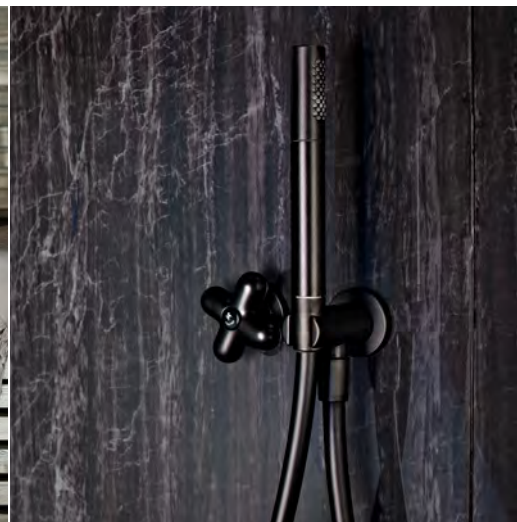

All products in the GlamourCollection are overseen by designer **Cristiano Mino**