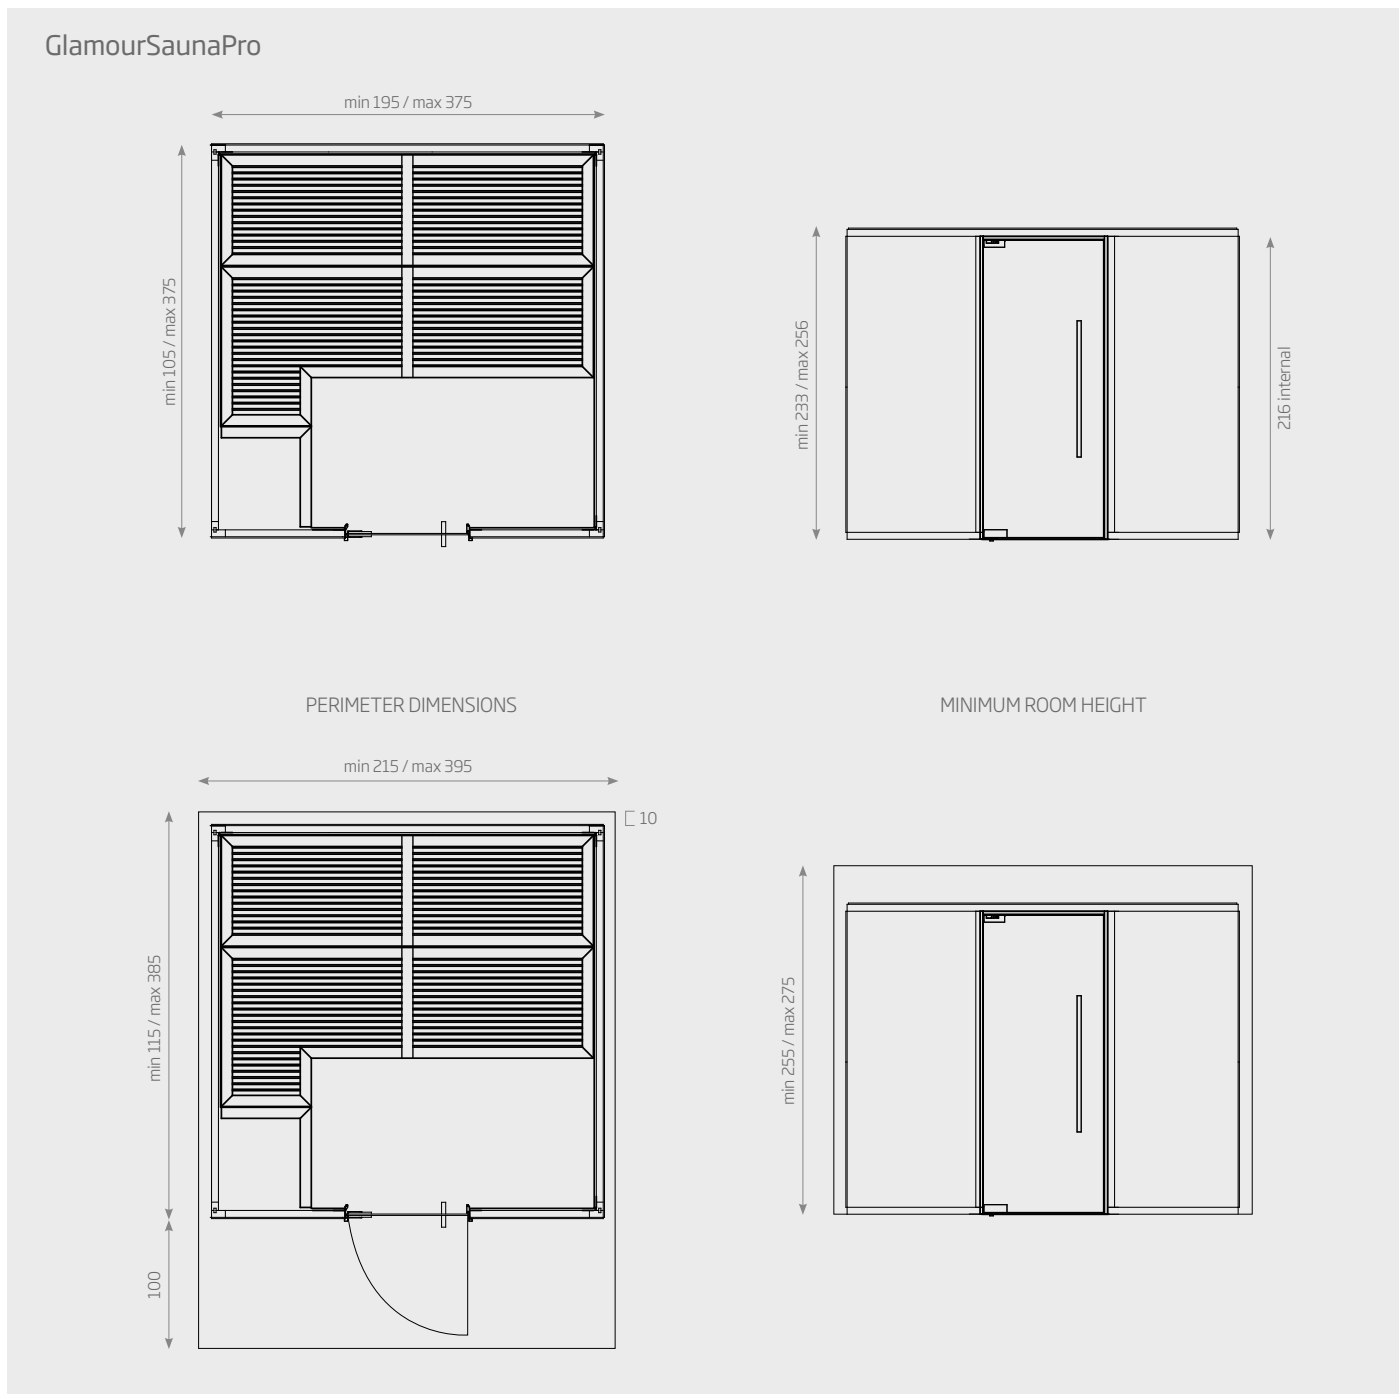

GlamourSaunaPro & GlamourSaunaPro Vision - functions:

ALARM	Button inside cabin
STEAM BATH	Activated from technical area
LIGHT	Activated from technical area
MP3 WITH MUSIC PLAY/STOP/REW/FF/VOLUME+/-	Activated from technical area

All layouts are available on page 64.