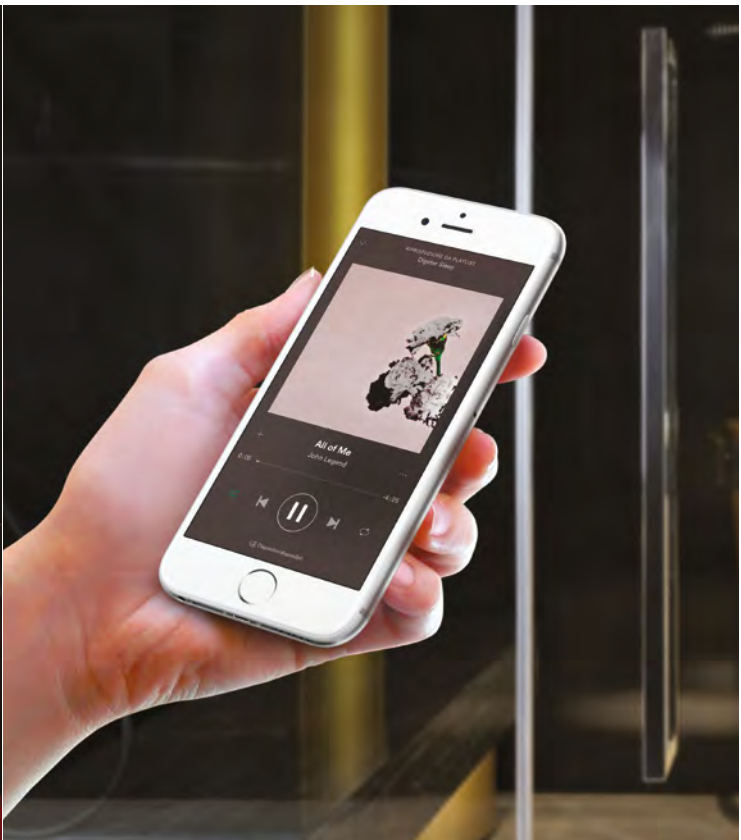

SENSORY AROMA

GlamourMediterraneanPro's distinguishing emotional qualities are produced by the ceiling distributor which releases an aromatic flow onto the warm stones of the stove accompanied by an energizing red light. This timed nebulization creates a warm cloud of steam that diffuses a delicate scent of lavender into the surroundings.

MUSIC

The music kit offers the preset Spa Music by Starpool. There is also an audio MP3 player with USB and Bluetooth technology as standard.