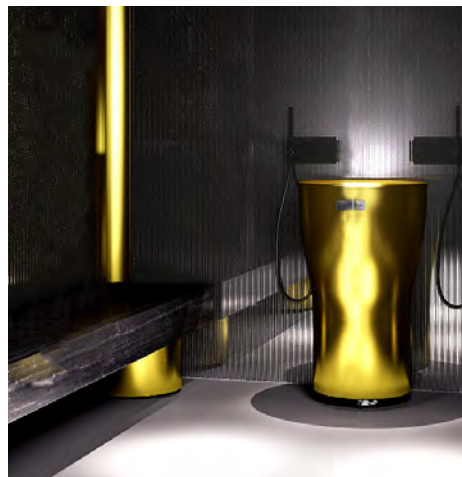

Be
green

FITTINGS

ECOSTONE

Wall in white or black EcoStone

SEATING

EcoStone ton sur ton with wall coating.

FUNCTIONAL ELEMENTS

Steam inlet, wall columns and feet for seating in anodized aluminium. Choice of gold or silver.