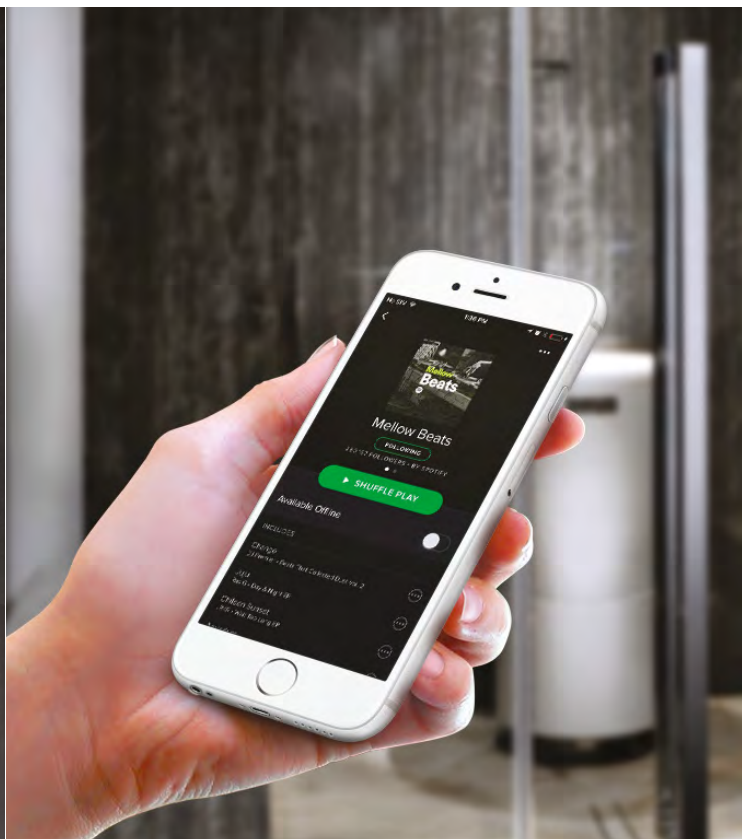

LIGHTING

The interior features soft lighting with a particularly natural effect. The lantern ceilings with dimmable spots evoke the lighting typical of the architecture of the ancient Arab hammam.

MUSIC

The music kit offers the preset Spa Music by Starpool. There is also an audio MP3 player with USB and Bluetooth technology as standard.