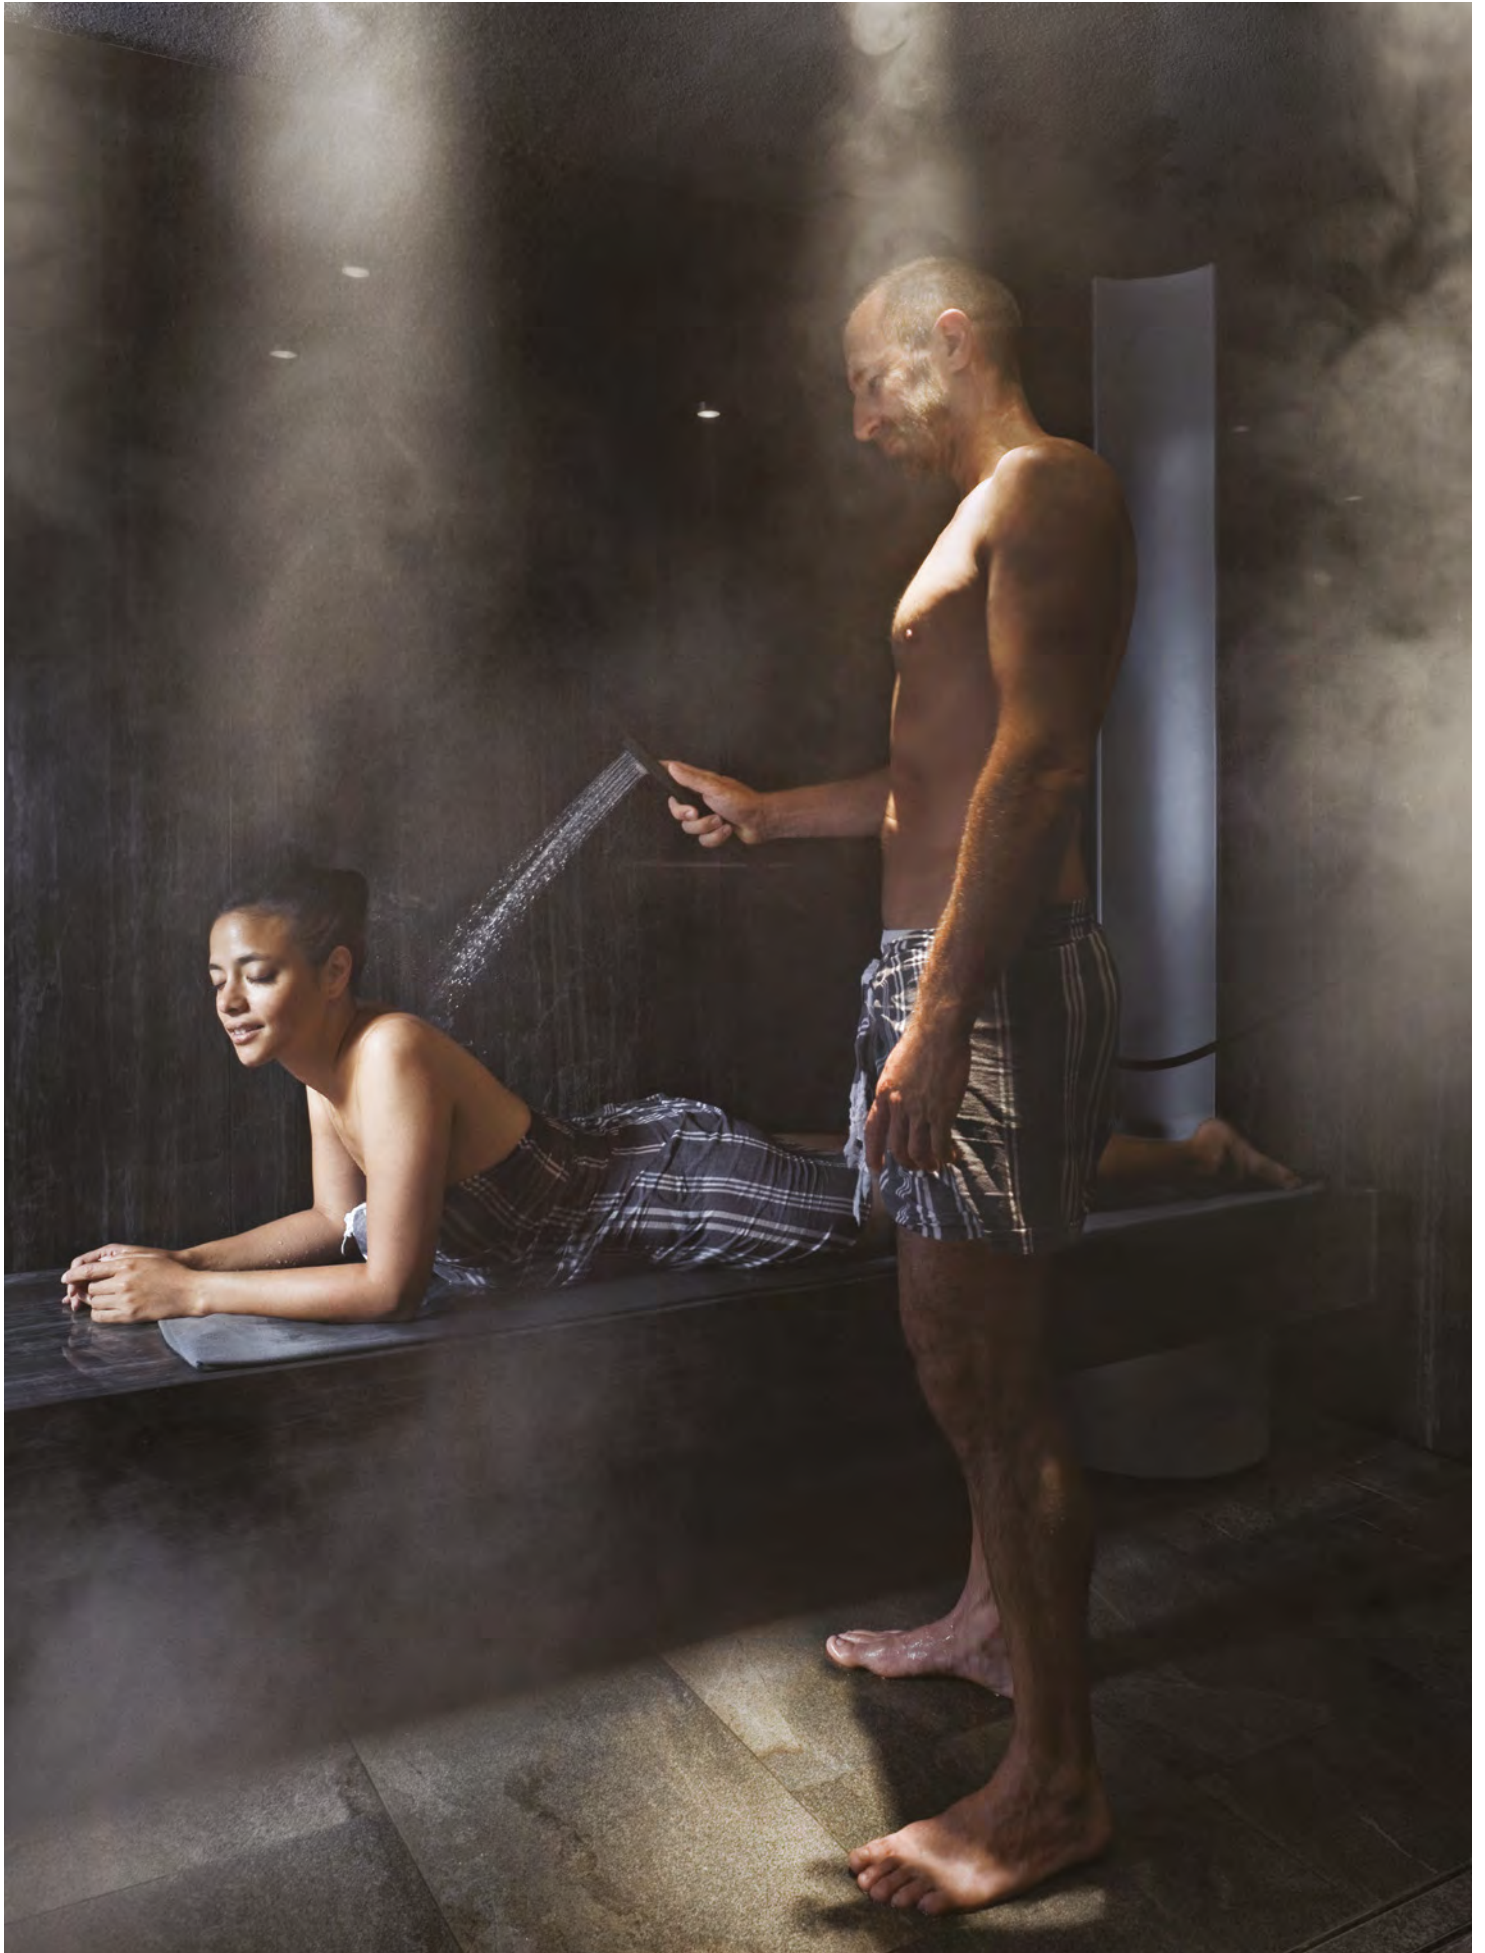

GlamourSteamPro

A RETURN TO THE PAST

GlamourSteamPro revives the ancient rituals of the steam bath, full of charm and elegance. The interior, lit by natural diffused lighting, gives the impression of being on the threshold of a secret world. The lantern ceilings, with their dimmable spotlights, evoke the lighting typical of the architecture of the ancient Arab hammam. Gold and silver accentuate the functional elements, as does the steam inlet in anodized aluminium which, forged in a single pressing, produces jewels that lend strength and personality to the ambience.