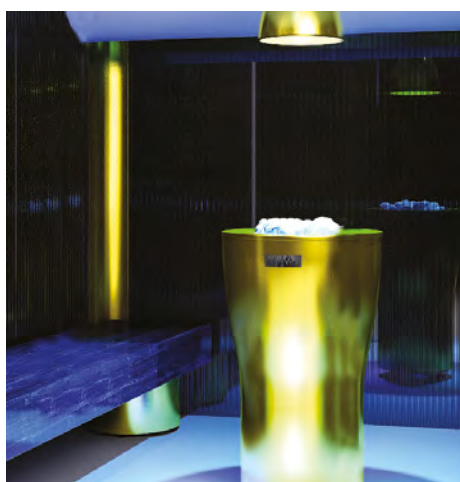

Be
green

FITTINGS

ECOSTONE

Wall in white or black EcoStone.

SEATING

Ecostone ton sur ton with wall coating.

FUNCTIONAL ELEMENTS

Ice basin, ceiling distributor, wall columns and feet for seating in anodized aluminium. Choice of gold or silver.