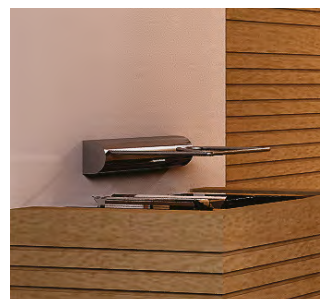

RED CEDAR

Walls and seating in Canadian red cedar.

WALL COATING BEHIND STOVE