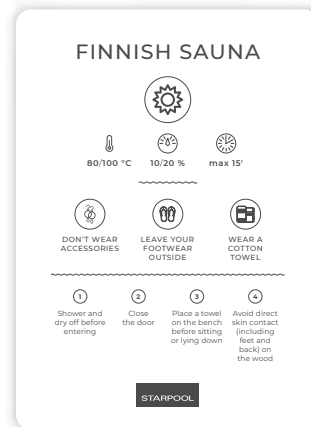

Adhesive plate

Dimensions: 13,1 x 18,2 cm

€ 25,00