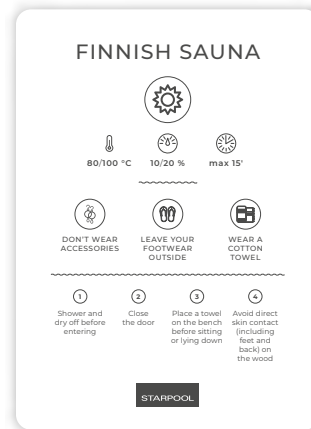

Adhesive plate

Dimensions: 13,1 x 18,2 cm

€ 25,00