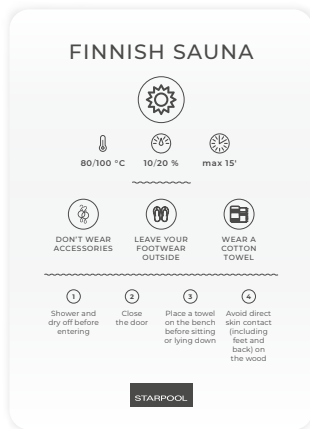

Description plates

DESCRIPTION, CHARACTERISTICS AND INSTRUCTIONS

Description plates can be installed on the outside of equipment and display its **essential characteristics**: temperature, humidity and maximum exposure time. They also display equipment **usage advice**. The plates are available in aluminium for wall application, and adhesive for glass application. It is possible to choose the language between Italian, English, German, French, Spanish and Russian.

There are many options available, request them to discover them all.

Aluminium plate

Dimensions: 13,1 x 18,2 cm

€ 59,00